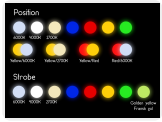

The emitter available with Dual color and Dual color + Flash. The flash model has 6 high power LEDs that gives a very bright flash.

Dual color

There is 3 meter cable on each board. There is one minus and two plus-wires. You should never have both colors turned on, so you need to use a toggle switch to change between the colors.

Dual color + flash

Standard strobecolor is yellow, but it can be customized to eg. blue or white for special purpose vehicles.

There is 6 meter cable on the emitter with M8 connectors, that can be connected to the included controller. The controller manages the two colors, and automatically turn them off when you enable the strobe light.

SKU 240881-DC

Dual Color Amber Xenon /White + Strobe

SKU 240913-AM

Xenon white

SKU 240881-CW

Yellow

SKU 240881-AM

Warm white

SKU 240881-WW

Golden yellow

SKU 240881-GY

Surcharge, Special color

SKU 609997

Product pictures