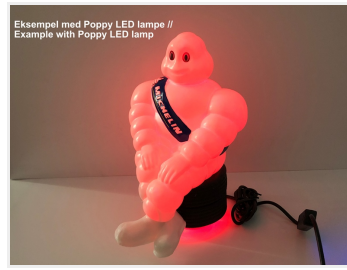

## Original Michelin Man / Mascot 19cm

Official and original Michelin man / mascot measuring 19cm for indoor use as decoration in fx front window.

The official and original Michelin man / mascot measuring 19cm for indoor use as decoration in fx the front window. The Michelin man is sitting on 2 tires made of real rubber.

If you drill a hole in the bottom measuring 35mm, you can place a Poppy LED lamp in the bottom of it, which makes it light up in the cabin.

Sold as 1 pc.

Buy online at:

[www.matronics.eu/170091](http://www.matronics.eu/170091)

### Original Michelin Man / Mascot 19cm

SKU 170091

Dimensions: 15 x 19 x 12mm

Product pictures

Eksempel med Poppy LED lampe //  
Example with Poppy LED lamp