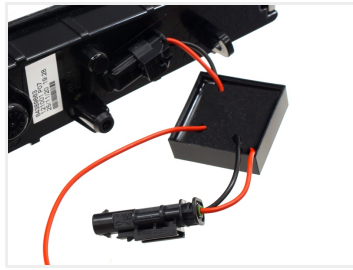

Volvo FH 2021+ Adapter for position light in side indicator

Simple adapter, that makes it possible to have position lights in the indicator lamp, that is placed on the doors.

Simple adapter, that makes it possible to have position lights in the indicator lamp, that is placed on the doors. The indicator lamp will be turned on with the other position lights, but with dimmed brightness. When the truck then indicates, the lamp will light up at full brightness.

The lamp is disconnected from the original connector, and the adapter is put in between. The long 5m wire is then connected to the position light on the truck.

The adapter uses original connectors, and the controller is potted. We need to point out, that it is only the indicator light that is still E-approved and not for position light too.

Buy online at:

www.matronics.eu/249130

Volvo FH 2021+ Adapter for position light in side indicator
SKU 249130

Product pictures