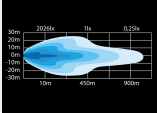

Lumen effective: 3294lm

Reference: 45

Kelvin: 6000K

Operating temperature: - 30°C to +65°C

Dimensions: 71,6 x 76 x 307mm

DR 22" - 91W

SKU 24607012

LEDs: 40