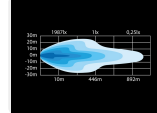

Voltage: 10-40V DC

Consumption: 91W

Lumen theoretical: 16000lm

Lumen effective: 6316lm

Reference: 45

Kelvin: 6000K

Operating temperature: - 30°C to +65°C

Dimensions: 71,6 x 76 x 562mm