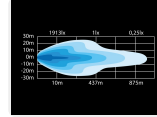

DR 12" - 45W

SKU 24607011

LEDs: 20

Voltage: 10-40V DC

Consumption: 45W

Lumen theoretical: 8000lm

Lumen effective: 3294lm

Reference: 45

Kelvin: 6000K

Operating temperature: - 30°C to +65°C

Dimensions: 71,6 x 76 x 307mm