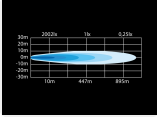

DR 8" - 27,5W

SKU 24607010

Voltage: 10-40V DC

Consumption: 27,5W

Lumen theoretical: 4800lm

Lumen effective: 2002lm

Reference: 45

Kelvin: 6000K

Operating temperature: - 30°C to +65°C

Dimensions: 71,6 x 76 x 205mm