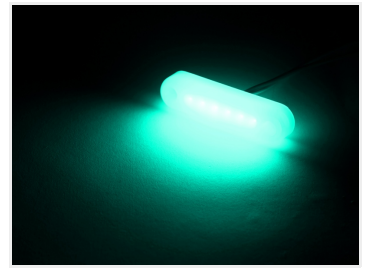

Matronics Neon Effect lamp

Durable, compact and bright lamp for 12V and 24V. Neon look, with bright medium-power LEDs.

Durable, compact and bright RGB lamp in neon look, with 6 medium-power RGB LEDs, that gives you plenty light. The housing is made of frosted polycarbonate, and it is potted with frosted plastic. Combined these gives you a lamp with great looking neon-light.

The light is an upgrade of our classic Flexbox 3 and Flexbox 6, and it has the same 52mm hole-spacing. The lamp is optimally fastened with stainless M3 bolts.

They are too bright to be used as marker lights, but they can be used as supplemental lights for brake light or indicators. Notice that they are not ECE-approved.

Single color lamp

The lamps have a total of 12 LEDs, that gives you a bright light, perfect for colored effect lighting, or just as a small compact lamp with white light.

RGB lamp

Lamp with a total of 6 chips, with a total of 18 LEDs, that is ready to be connected to all common RGB controllers, for 12V or 24V depending on model bought.