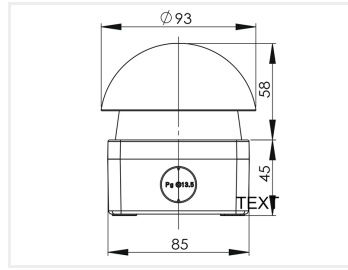

Auspicious T2 - Palm switch

Switch with a very large contact surface, where you need very easy activation, with your arm, elbow, shoulder, foot etc.

Switch with a very large contact surface, where you need very easy activation, with your arm, elbow, shoulder, foot etc.

There are two contact-blocks in the enclosure, 1 x NO and 1 x NC.

There is space for a PG13.5 cable gland in the end of the enclosure.

Buy online at:

www.matronics.eu/519050

Specifications

Switch 240V 5A

Temperature -20 to 60 grader

Red

SKU 519050