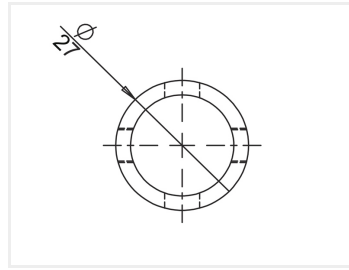

Auspicious T2 - Switch wrench

Switch wrench that fits the nut on the switch, used for easier fastening.

Switch wrench that fits the nut on the switch, used for easier fastening. There is space for eg. a screw driver through the hole.