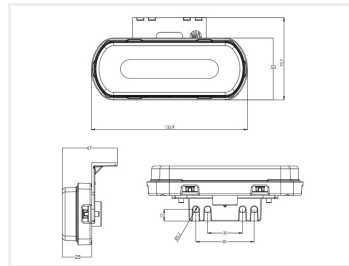

WAS ROAD LINER LED sidemarkerlamp 12-24V

LED marker lamp by WAS with reflex, NEON-look, and "Road Liner" that, in addition to shining to the side, also shines down to the road.

LED marker-lamp by WAS with built-in reflex, NEON-look, and "Road Liner" light. This gives you a marker light which, in addition to illuminating to the side, also lights down to the road. This makes it much easier to reverse, as you have arrow marks on the road that guides you to where your trailer is. In addition, it can also give a nice effect to, for example, illuminate your mud flaps, etc.

By having the Neon-look you do not see the individual LEDs but give a diffused light. The lamps can be used for side-marking and position-lights front and back. Available in yellow, red, and white.

The lamp is mounted to the supplied mounting brackets and the additional screws and washers. The lamps have a 24cm cable. Can be used for both 12V and 24V.

All models are E-approved.

Buy online at:

www.matronics.eu/24608412

Specifications

Consumption 12V / 24V 2,2W / 4,4W

Yellow

SKU 24608412

Dimensions: 25 x 53 x 133,8mm

Red

SKU 24608413

Dimensions: 25 x 53 x 133,8mm

White

SKU 24608414

Dimensions: 25 x 53 x 133,8mm