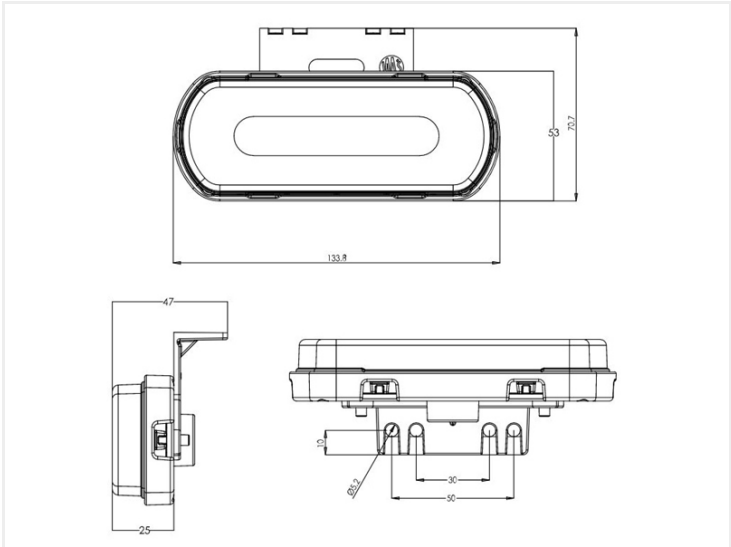

By having the Neon-look you do not see the individual LEDs but give a diffused light. The lamps can be used for side-marking and position-lights front and back. Available in yellow, red, and white.

The lamp is mounted to the supplied mounting brackets and the additional screws and washers. The lamps have a 24cm cable. Can be used for both 12V and 24V.

#### Yellow

SKU 24608412

Dimensions: 25 x 53 x 133,8mm

#### Red

SKU 24608413

Dimensions: 25 x 53 x 133,8mm

#### White

SKU 24608414

Dimensions: 25 x 53 x 133,8mm

Product pictures

With display function which outline the vehicle on the road