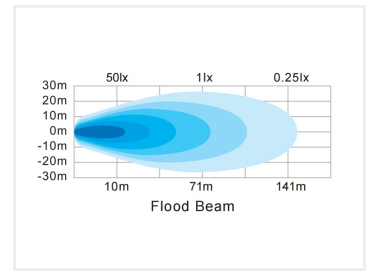

54W LED Work light, Flood 10-30V

Very bright work light with 9 powerful Osram LEDs.

Extremely powerful LED work lamp that with its 9 x 6W Osram LEDs gives a total of real 5200 lumens.

The LED work lamp is available in a FLOOD version, which means that it has a good and broad diffusion of light with its 90 degrees, and is therefore ideal for work lights close by. The housing is made of cast solid aluminum, with large cooling coils for heat dissipation.

The LED work lamp has a built-in thermo-function that throttles the brightness if the components should overheat - maximal down to 2780 lumen. In that way, you get the best possible outcome of high light output and durability.

Consumption 12V / 24V: 5,32A / 2,76A

LEDs: 9 x 6W OSRAM

Light beam: 90 degrees

Dimensions: 45 x 114,4 x 101mm

Product pictures