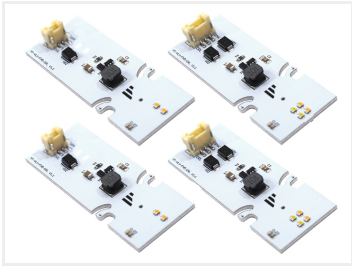

Volvo FH5 / FM5 / AERO LED DRL conversion kit 2021+

A complete set with LED light emitters for retrofitting your Volvo FH' white light. Fits both LED and halogen headlights. Available in yellow and white. From 2021+.

Complete set LED emitters for retrofitting your Volvo FH5, FM5, or AERO with amber DRL, or simply for replacing your emitters if one of the original breaks. These fit Volvo FH5, FM5, and Aero from 2021 and forward. There are in total 8 high-power LEDs per set with an output that is equivalent to the original.

Fits both LED and halogen headlights.

The emitters are designed for optimal durability, with powerful high-power LEDs placed on aluminum PCBs, while the original is standard PCBs. The aluminum increases the heat transfer to the heat sinks and ensures the maximum life span of the LEDs. The original connectors are used on all emitters, so connecting them is straightforward.

The kit consists of 2 controllers, 4 emitters and wires for connecting everything. Read more under the manual tab below.

- DIP 1 + DIP 2: Strobe mode (4 modes in total)
- DIP 3: Split strobe (both stripes strobe simultaneously or in split)
- DIP 4: Dual color strobe, strobe both white and yellow)
- DIP 5: Warm white DRL instead of Xenon white
- DIP 6: Indicator mode (indicate only with the bottom stripe or both stripes)