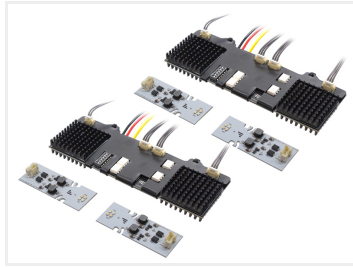

Volvo FH5 / FM5 / AERO LED DRL conversion kit 2021+

A complete set with LED light emitters for retrofitting your Volvo FH' white light. Fits both LED and halogen headlights. Available in yellow and white. From 2021+.

Complete set LED emitters for retrofitting your Volvo FH5, FM5, or AERO with amber DRL, or simply for replacing your emitters if one of the original breaks. These fit Volvo FH5, FM5, and Aero from 2021 and forward. There are in total 8 high-power LEDs per set with an output that is equivalent to the original.

Fits both LED and halogen headlights.

The emitters are designed for optimal durability, with powerful high-power LEDs placed on aluminum PCBs, while the original is standard PCBs. The aluminum increases the heat transfer to the heat sinks and ensures the maximum life span of the LEDs. The original connectors are used on all emitters, so connecting them is straightforward.

The kit consists of 2 controllers, 4 emitters and wires for connecting everything. Read more under the manual tab below.

- DIP 1 + DIP 2: Strobe mode (4 modes in total)
- DIP 3: Split strobe (both stripes strobe simultaneously or in split)
- DIP 4: Dual color strobe, strobe both white and yellow)
- DIP 5: Warm white DRL instead of Xenon white
- DIP 6: Indicator mode (indicate only with the bottom stripe or both stripes)