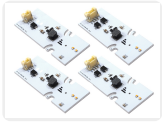

Warm white

Yellow

SKU 240800