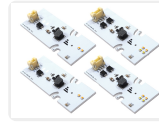

American

Golden yellow

SKU 240804