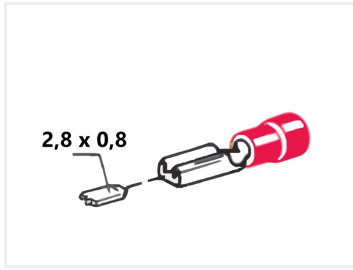

## 100 pcs. Cablelug, Female - 2,8 x 0,8

Bpx with 100 pcs small half-insulated female-lugs. The size is 2.8 x 0.8. Available in red and blue sizes.

Bpx with 100 pcs small half-insulated female-lugs. The size is 2.8 x 0.8. Available in red and blue sizes.

Buy online at:

[www.matronics.eu/507402-B](http://www.matronics.eu/507402-B)

Red lugs:

- Wire 0,5 - 1,5mm<sup>2</sup>
- Max voltage: 220V
- Max current: 19A

Blue lugs:

- Wire 1,5 - 2,5mm<sup>2</sup>
- Max voltage: 220V
- Max current: 20A