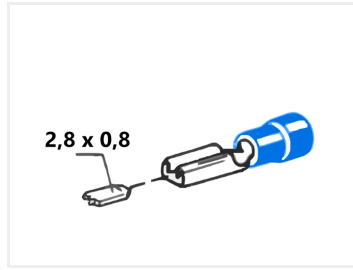

## 100 pcs. Cablelug, Female - 2,8 x 0,8

Bpx with 100 pcs small half-insulated female-lugs. The size is 2.8 x 0.8. Available in red and blue sizes.

Bpx with 100 pcs small half-insulated female-lugs. The size is 2.8 x 0.8. Available in red and blue sizes.

Buy online at:

[www.matronics.eu/507402-B](http://www.matronics.eu/507402-B)

Red lugs:

- Wire 0,5 - 1,5mm<sup>2</sup>
- Max voltage: 220V
- Max current: 19A

Blue lugs:

- Wire 1,5 - 2,5mm<sup>2</sup>
- Max voltage: 220V
- Max current: 20A