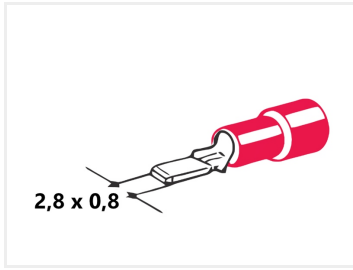

100 pcs. Cablelug, Male - 2,8 x 0,8

Bpx with 100 pcs small insulated male-lugs. The size is 2.8 x 0.8. Available in red and blue sizes.

Bpx with 100 pcs small insulated male-lugs. The size is 2.8 x 0.8. Available in red and blue sizes.

Buy online at:

www.matronics.eu/507401-B

Red lugs:

- Wire 0,5 - 1,5mm²
- Max voltage: 220V
- Max current: 19A

Blue lugs:

- Wire 1,5 - 2,5mm²
- Max voltage: 220V
- Max current: 20A

Red

SKU 507401-R