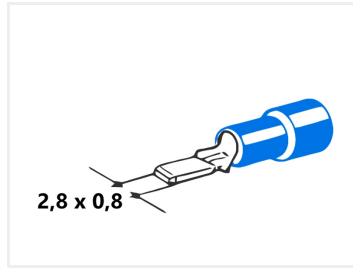

100 pcs. Cablelug, Male - 2,8 x 0,8

Bpx with 100 pcs small insulated male-lugs. The size is 2.8 x 0.8. Available in red and blue sizes.

Bpx with 100 pcs small insulated male-lugs. The size is 2.8 x 0.8. Available in red and blue sizes.

Buy online at:

www.matronics.eu/507401-B

Red lugs:

- Wire 0,5 - 1,5mm²
- Max voltage: 220V
- Max current: 19A

Blue lugs:

- Wire 1,5 - 2,5mm²
- Max voltage: 220V
- Max current: 20A

Red

SKU 507401-R