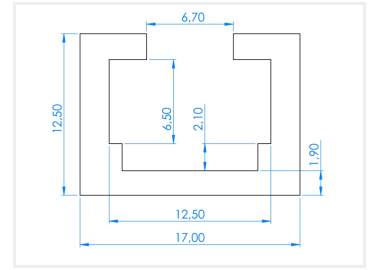

T-track guide-rail system - Mini profile

Small guide-rail for the T-Track system, that fits with various accessories. Measures only 17 x 12.5mm

Small guide-rail for the T-Track system, that fits with various accessories. The profile only measures only 17 x 12.5mm, and is equivalent to the tracks that are in the fence profile, meaning you can use the same accessories in this profile.

Buy online at:

www.matronics.eu/A800105-1

100cm
SKU A800105-1

200cm
SKU A800105-2

300cm
SKU A800105-3

Product pictures