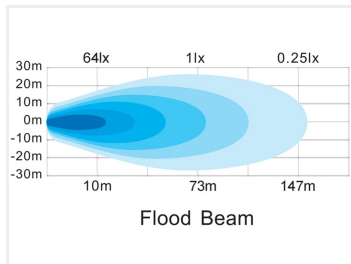

## Prolumo Work FLAT - LED work-lamp, Flood 2880lm

Flat lamp with "invisible" white powerful LEDs. Can be used, for example as a work lamp or as an extra reverse light. Also available as built-in model.

Flat lamp with powerful white LEDs. It can be used, for example as a work lamp or as an extra reverse light. Available as standard or built-in model.

Light scattering: 90 degree

Produced in black coloured aluminium with a plastic front.

### Standart

SKU 24606217  
 LEDs: 6 x 5W Osram LED  
 Lumen: 2880lm  
 Voltage: 10-30V  
 Colortemperature: 5700K  
 Work temperature: -20°C to +50°C  
 Consumption (12V): 2,04A  
 Consumption (24V): 1,04A  
 Dimensions: 60 x 43,7 x 157mm

### Built-in

SKU 24606221  
 LEDs: 6 x 5W Osram LED  
 Lumen: 2880lm  
 Voltage: 10-30V  
 Colortemperature: 5700K  
 Work temperature: -20°C to +50°C  
 Consumption (12V): 2,04A  
 Consumption (24V): 1,04A  
 Recessed hole dimensions: 42x156mm (minimum)  
 Screw hole distance: 176mm  
 Dimensions: 52,6 x 61,8 x 196mm